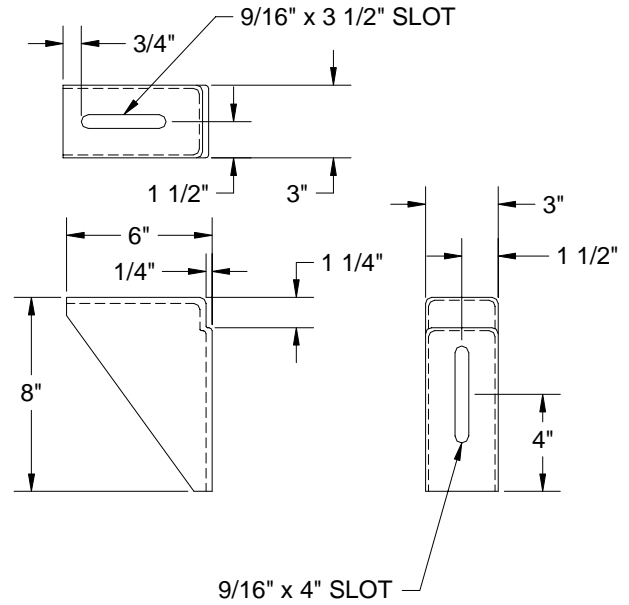

**UPPER BAFFLE SUPPORT
BRACKET DETAIL**

1/4" THK. COLOR - AQUA

**LOWER BAFFLE SUPPORT
BRACKET DETAIL**

1/4" THK. COLOR - AQUA

THIS PRINT IS THE PROPERTY OF MOLDED FIBER GLASS/WATER TREATMENT ("MFG"), AND MAY NOT BE REPRODUCED, COPIED, OR DISCLOSED TO ANY THIRD PARTY, IN WHOLE OR IN PART WITHOUT PERMISSION OF MFG, UNLESS OTHERWISE STATED IN WRITING. THE DRAWINGS AND INFORMATION CONTAINED HEREON ARE NOT BINDING ON MFG AND MFG HEREBY DISCLAIMS ALL WARRANTIES, EXPRESSED OR IMPLIED WITH RESPECT TO THE PRODUCTS AND SPECIFICATIONS WHICH ARE DEPICTED IN THIS DRAWING, INCLUDING IMPLIED WARRANTIES MERCHANTABILITY PRODUCTS AND SPECIFICATIONS WHICH ARE DEPICTED IN THE DRAWINGS, INCLUDING IMPLIED WARRANTIES MERCHANTABILITY AND FITNESS FOR PURPOSE.

REVISION REV. B	DATE 08/11/00	TITLE: MOLDED BAFFLE SUPPORT BRACKETS	 <p>MFG WATER TREATMENT PRODUCTS COMPANY 55 FOURTH AVENUE UNION CITY, PA. 16438 TOLL FREE: 877-826-2509 PHONE: 814-438-3959 FAX: 814-438-8538 WEB: www.mfgwtp.com</p>
DWG. NO. BAFFLE SUPPORT	DWN BY		
PART NO.	N/A		